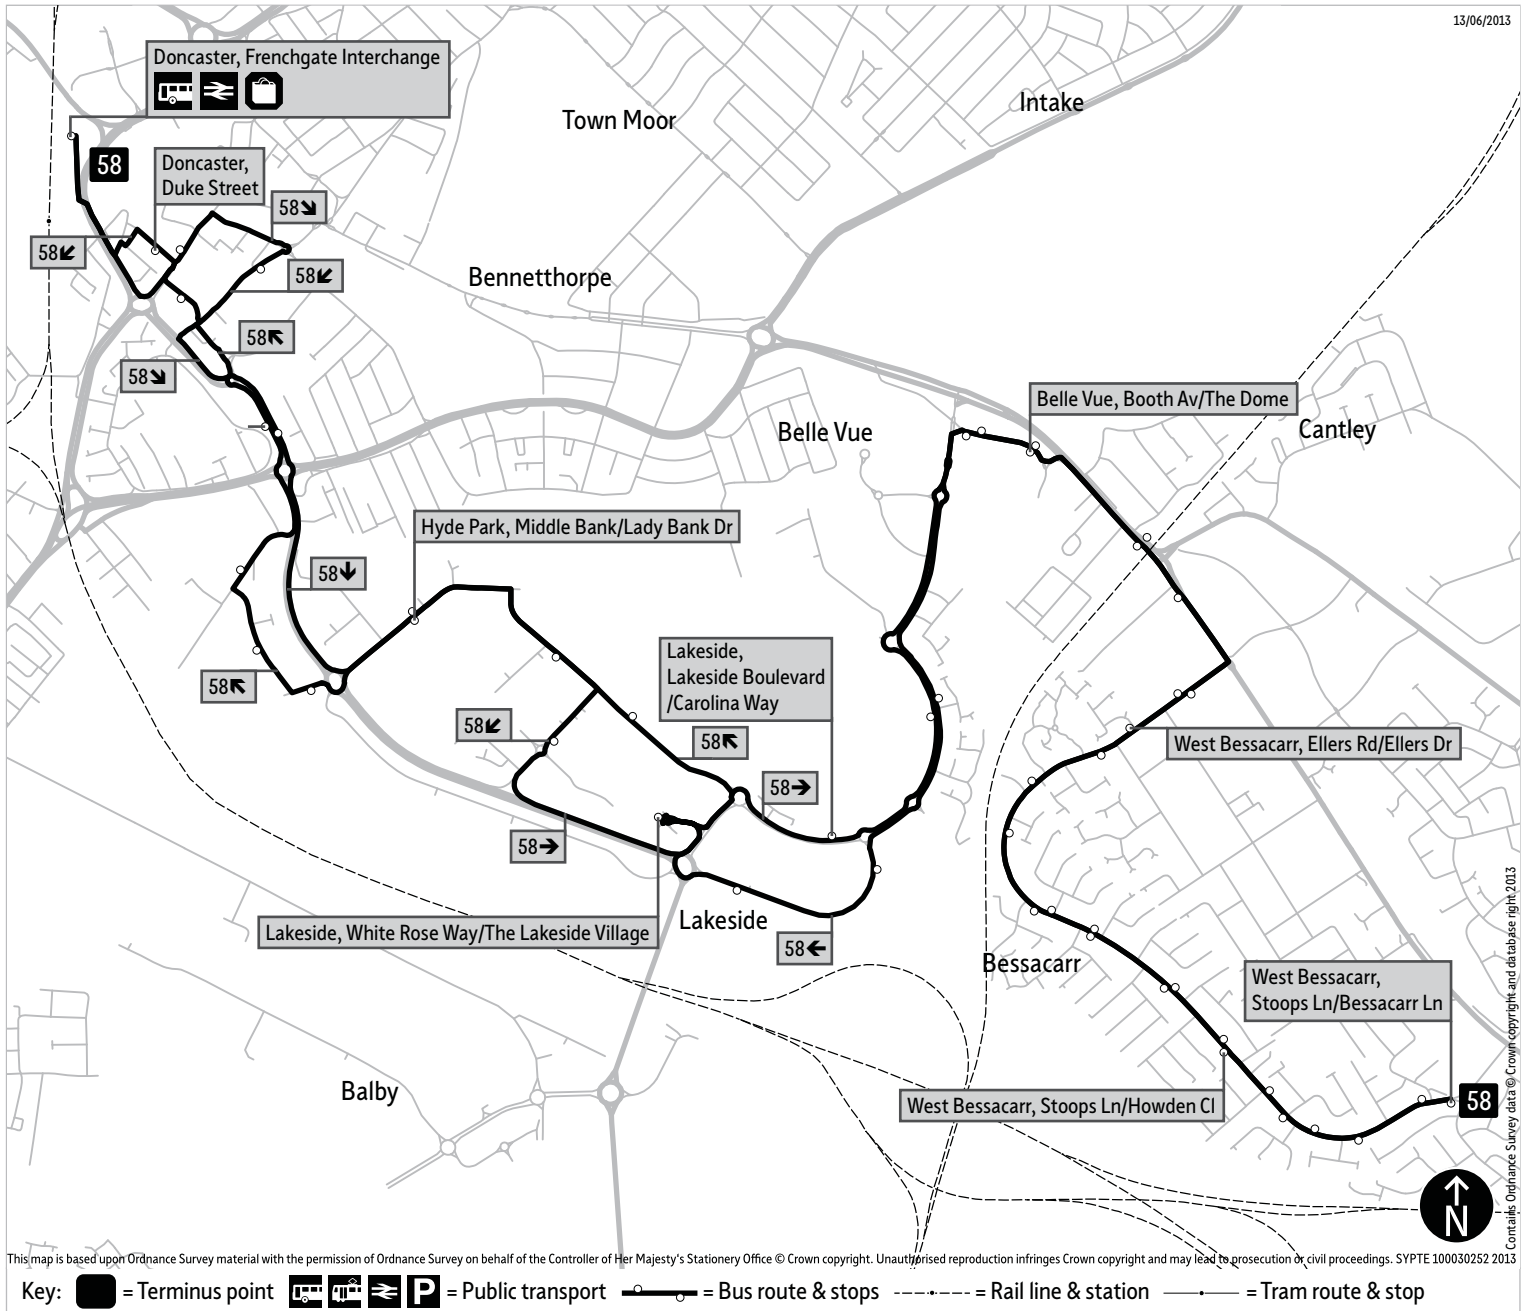

Bus route map for service 58

13/06/2013

Contains Ordnance Survey data © Crown copyright and database right 2013