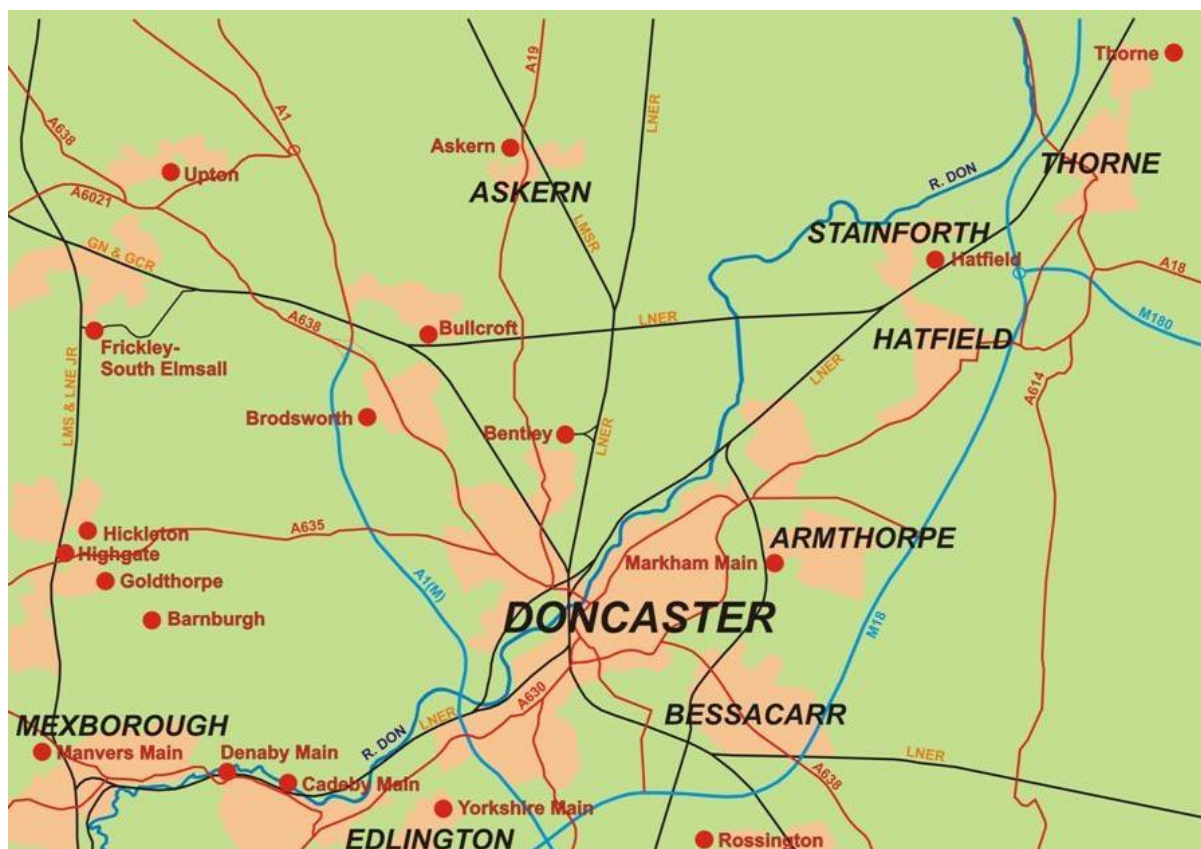

Doncaster's Mining Heritage

Map of Doncaster Coalfield

Dates in brackets indicate the date that the colliery merged with another. Shaded are outside the Doncaster borough

Colliery	Location	Started	Closed	Merged
Askern Main	Askern	1911	December 1991	-
Barnburgh	Barnburgh	1911	May 1989	-
Bentley	Bentley	1905	December 1993	-
Brodsworth (Main)	Woodlands	1905	September 1990	-
Bullcroft (Main)	Carcroft	1908	(September 1970)	With Brodsworth
Cadeby (Main)	Cadeby	1889	November 1986	-
Denaby (Main)	Denaby Main	1856	(March 1968)	With Cadeby
Frickley	South Elmsall	1902	November 1993	-
Goldthorpe	Goldthorpe	1909	(March 1968)	With Hickleton
Hatfield	Stainforth	1911	June 2015	-
Hickleton (Main)	Thurnscoe	1892	January 1986	-
Highgate	Highgate	1916	(March 1968)	
Manvers (Main)	Wath upon Dearne	1868	March 1988	
Markham (Main)	Armthorpe	1916	September 1996	
Rossington (Main)	Rossington	1912	March 2006	
Thorne	Moorends	1909	December 1956	
Upton	Upton	1924	November 1964	
Yorkshire Main	Edlington	1908	October 1985	

Source: [Northern Mine Research Society \(NMRS\)](#)